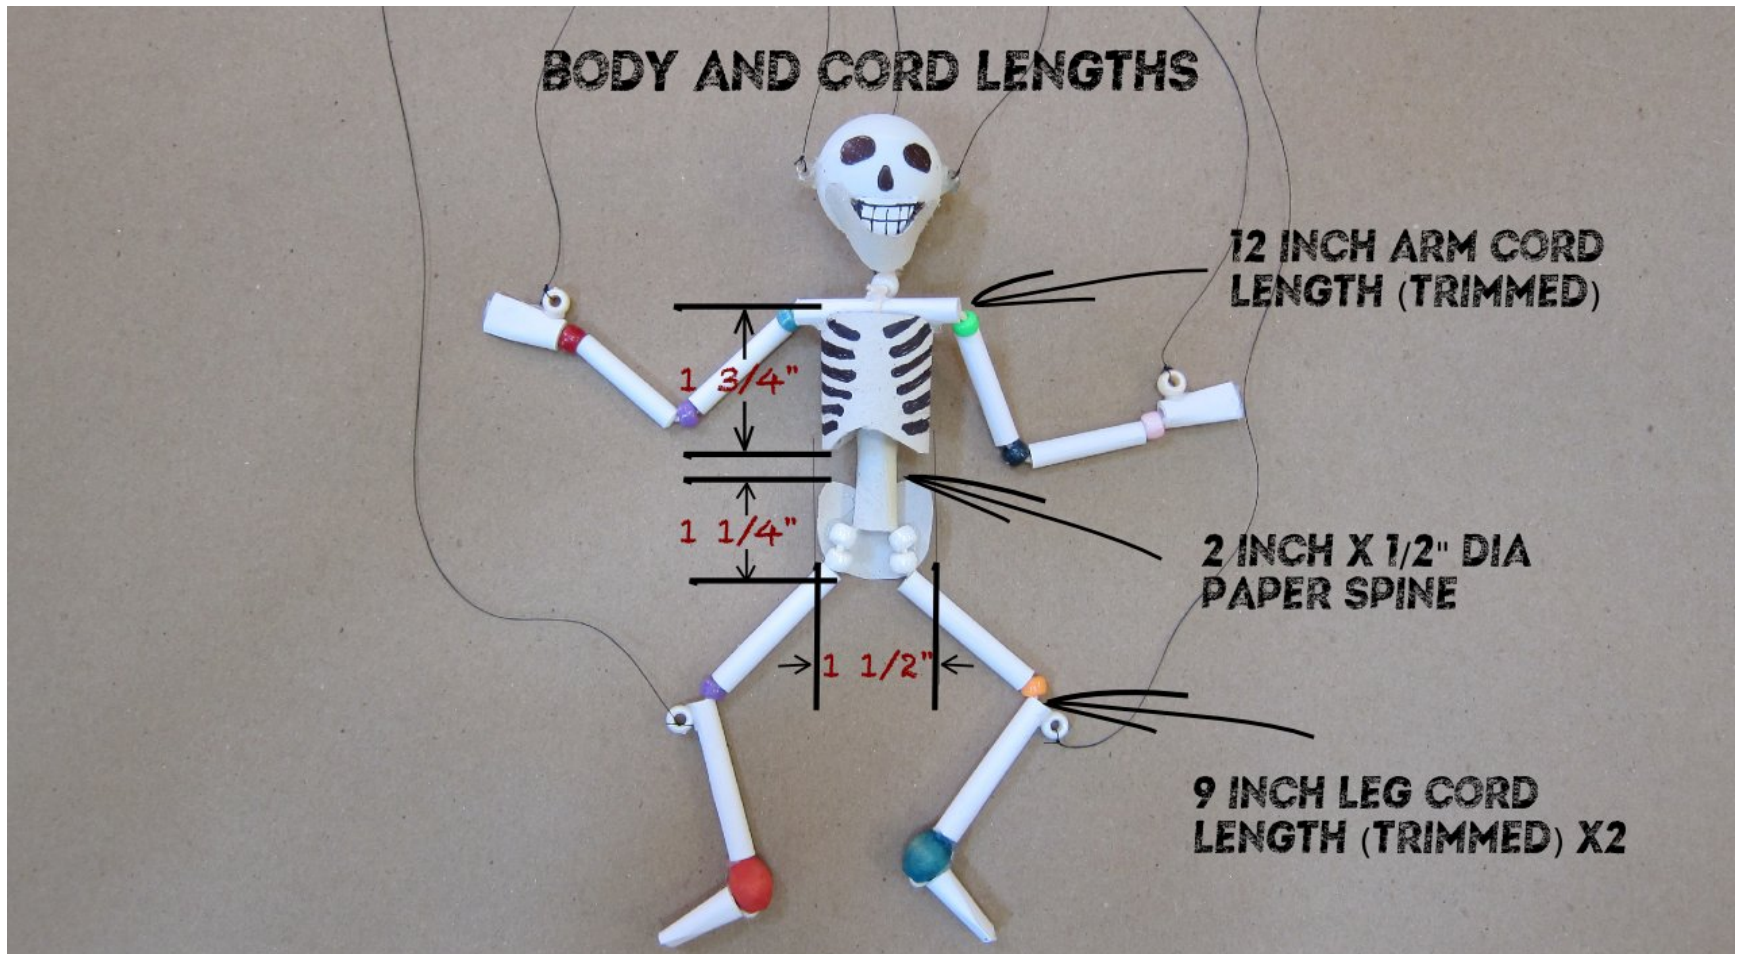

Visit our new website:

www.bluequarry.com

PAPER & PLASTIC BEAD SKELETON MARIONETTE

Dimension Sketches

Body and Cord Dimensions

Paper Bead Layout

Control String Lengths

Control Rod Layout

CONTROL RODS (TOP VIEW)

ARMS

LEGS

HEAD

BACK