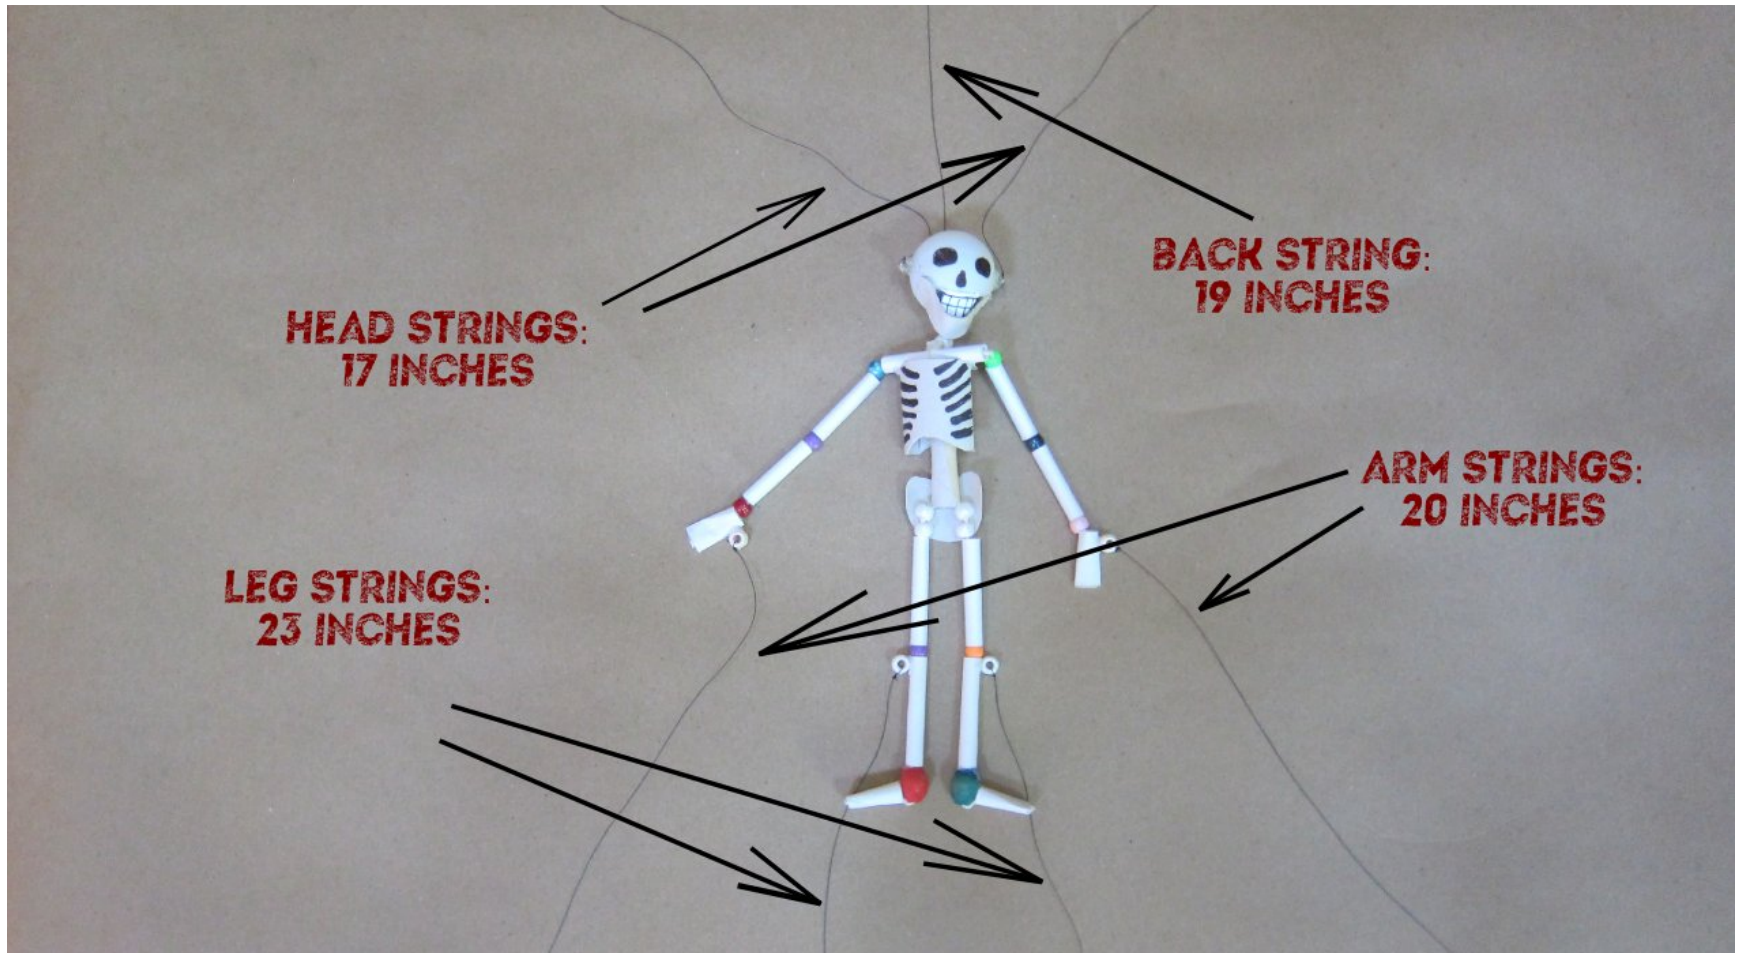

Visit our new website:

www.bluequarry.com

PAPER & PLASTIC BEAD SKELETON MARIONETTE

Dimension Sketches

Body and Cord Dimensions

Paper Bead Layout

Control String Lengths

Control Rod Layout

CONTROL RODS (TOP VIEW)

ARMS

LEGS

HEAD

BACK