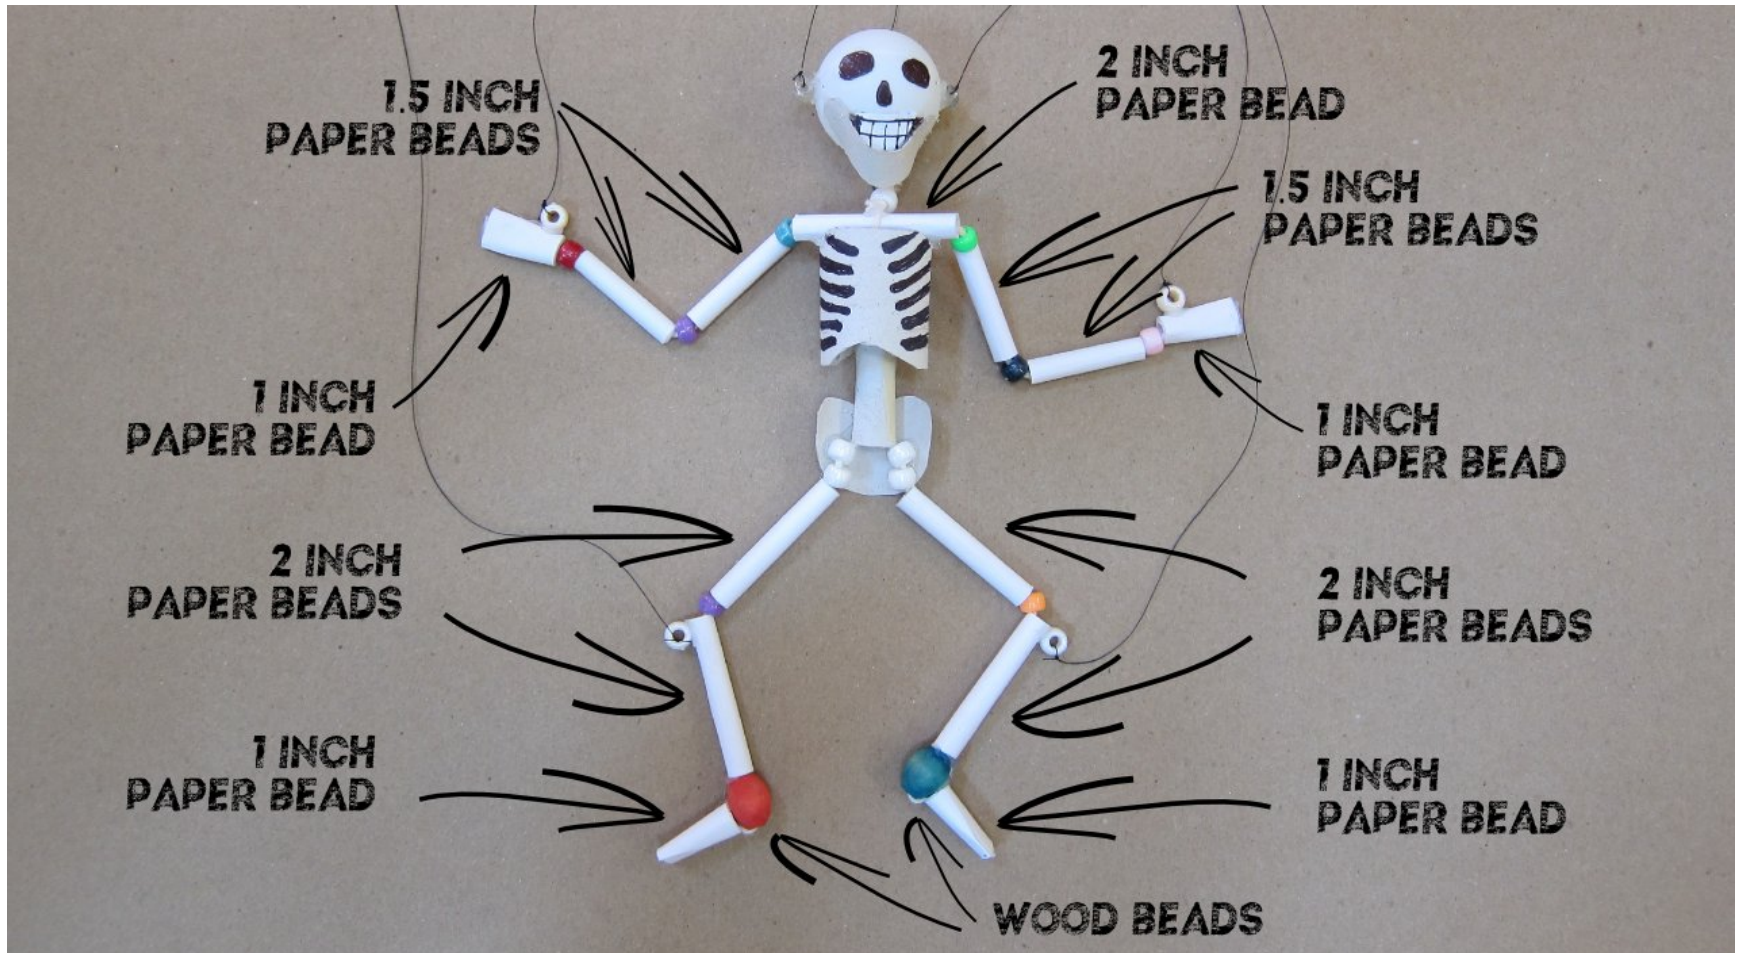

Visit our new website:

www.bluequarry.com

PAPER & PLASTIC BEAD SKELETON MARIONETTE

Dimension Sketches

Body and Cord Dimensions

Paper Bead Layout

Control String Lengths

Control Rod Layout

CONTROL RODS (TOP VIEW)

ARMS

LEGS

HEAD

BACK